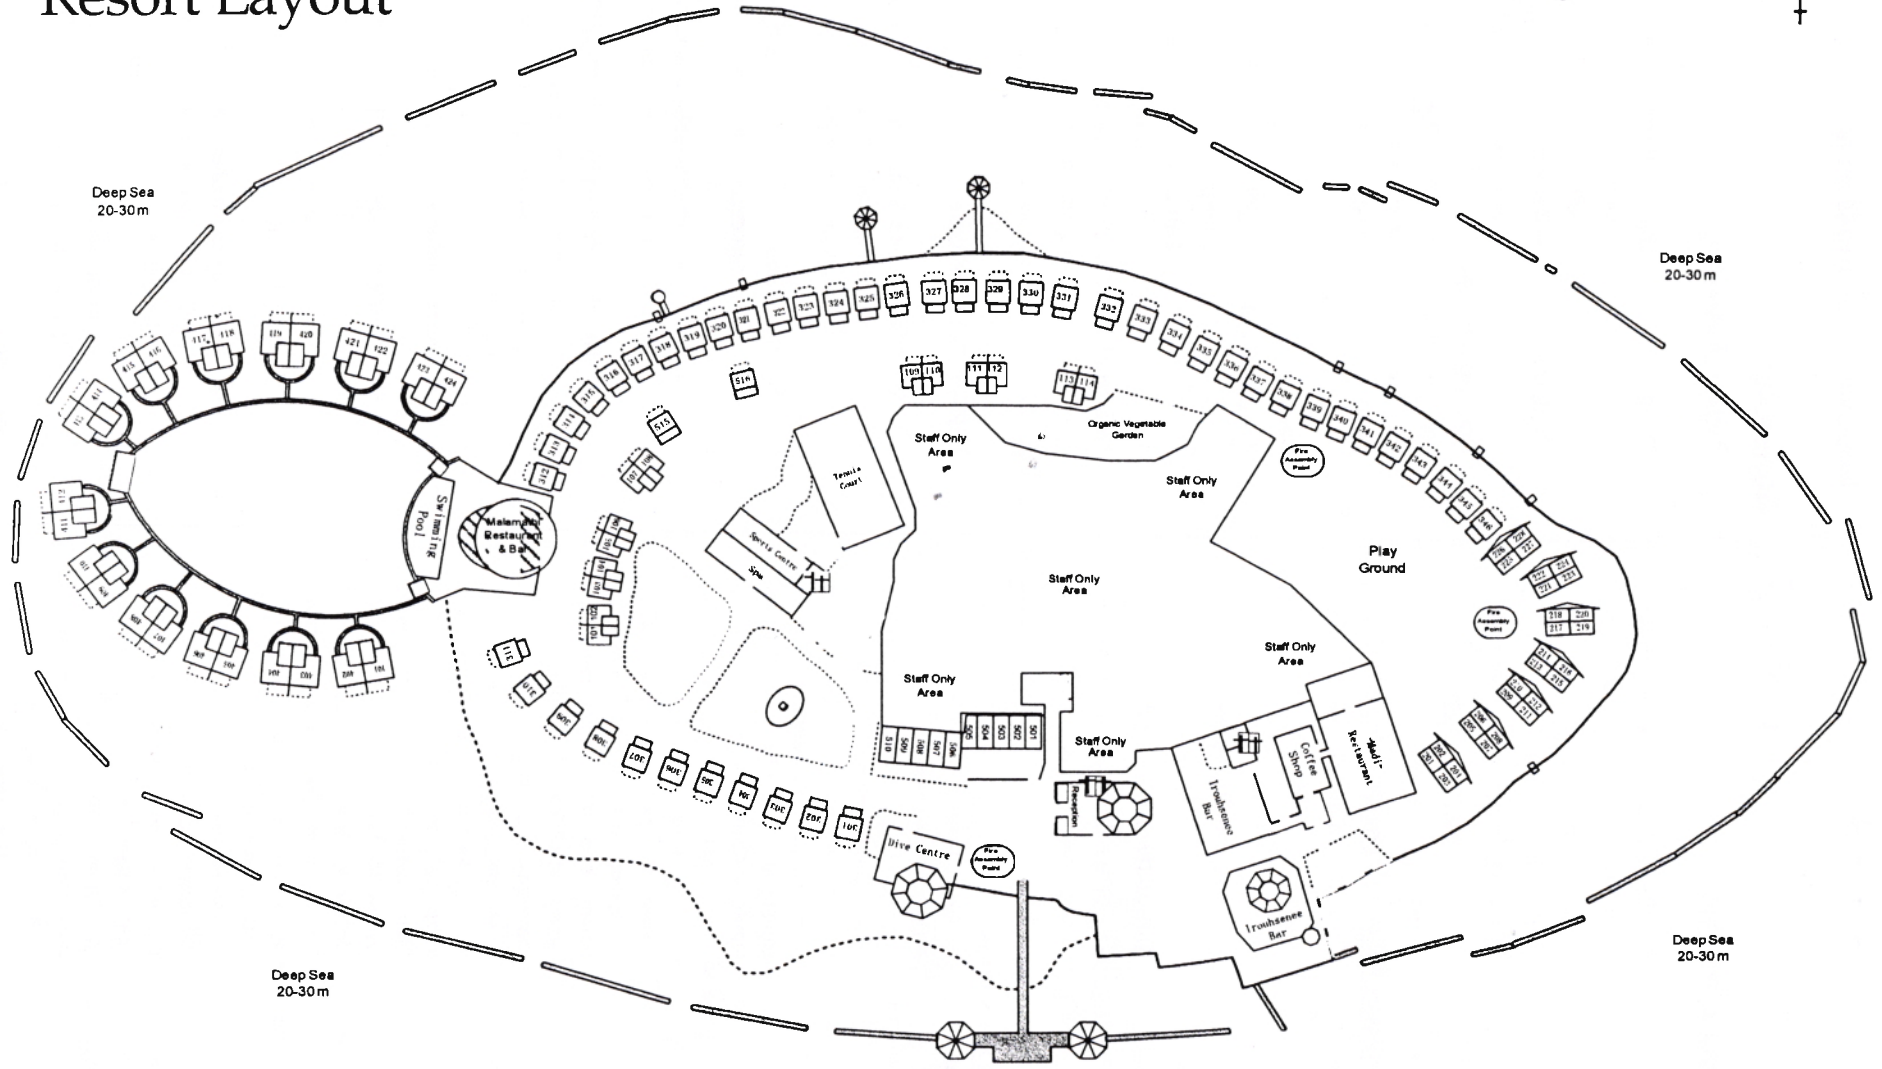

Ellaidhoo Maldives *by* Cinnamon Resort Layout

**Ellaidhoo
Maldives**
by Cinnamon

Deep Sea
20-30m

Deep Sea
20-30m

Deep Sea
20-30m

Deep Sea
20-30m