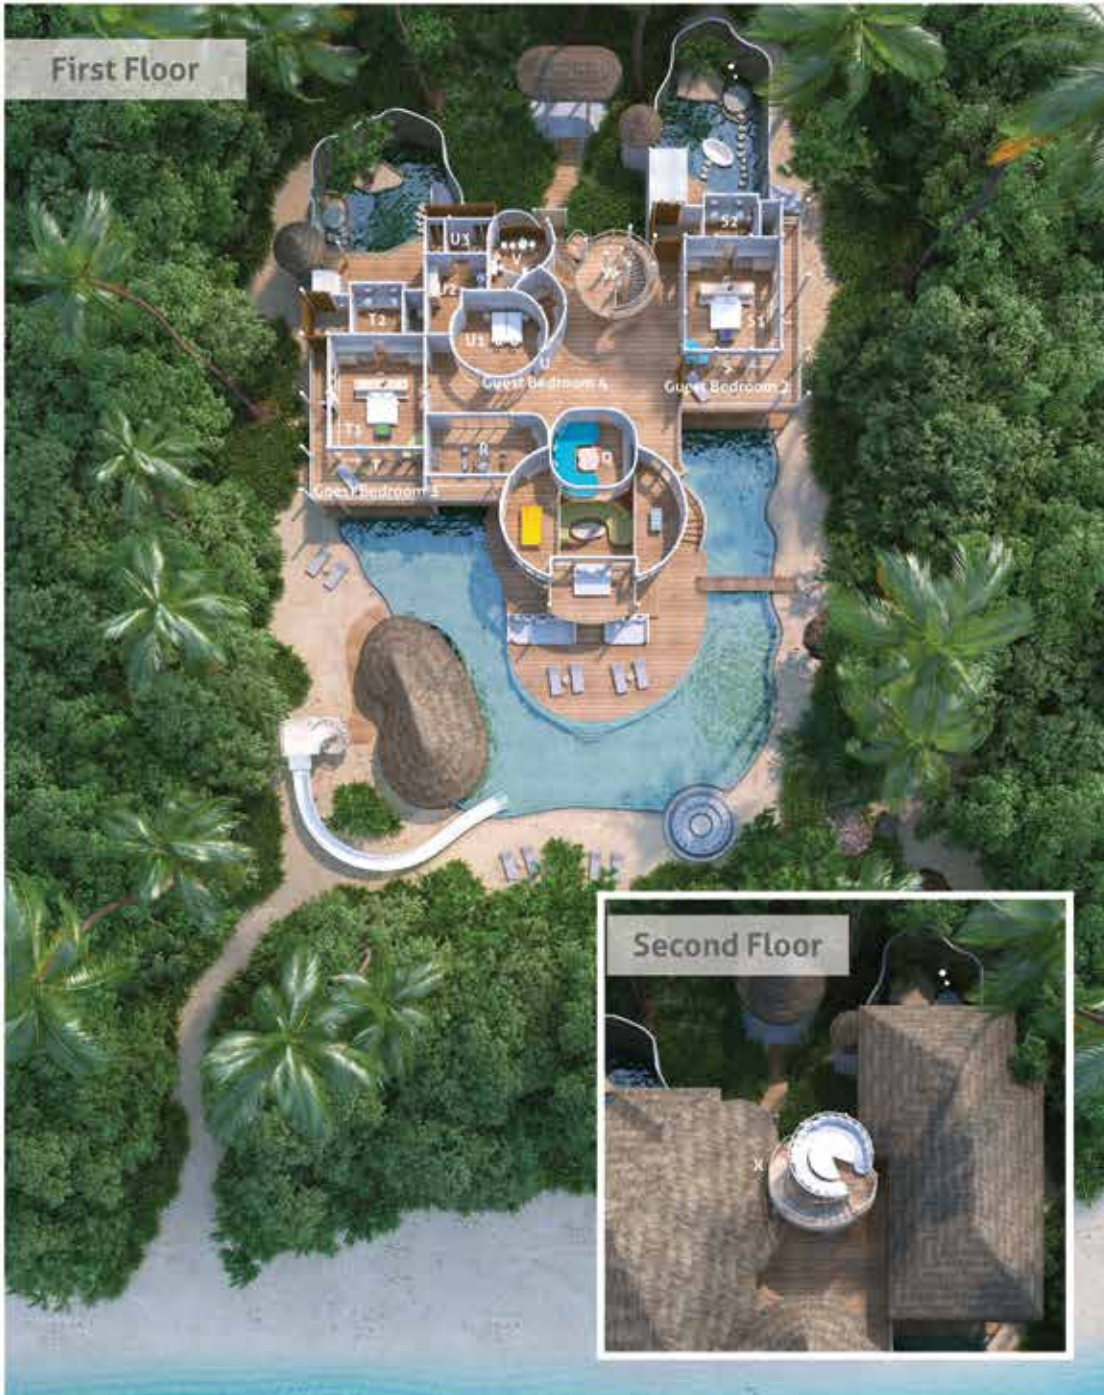

- Q TV Lounge
- R Gym
- S **Guest Bedroom 2**
  - S1 Bedroom
  - S2 Bathroom
- T **Guest Bedroom 3**
  - T1 Bedroom
  - T2 Bathroom
- U **Guest Bedroom 4**
  - U1 Bedroom
  - U2 Walk-in Closet
  - U3 Bathroom
- V Guest Bathroom
- W Stairs to Moonlight Table
- X Moonlight Table