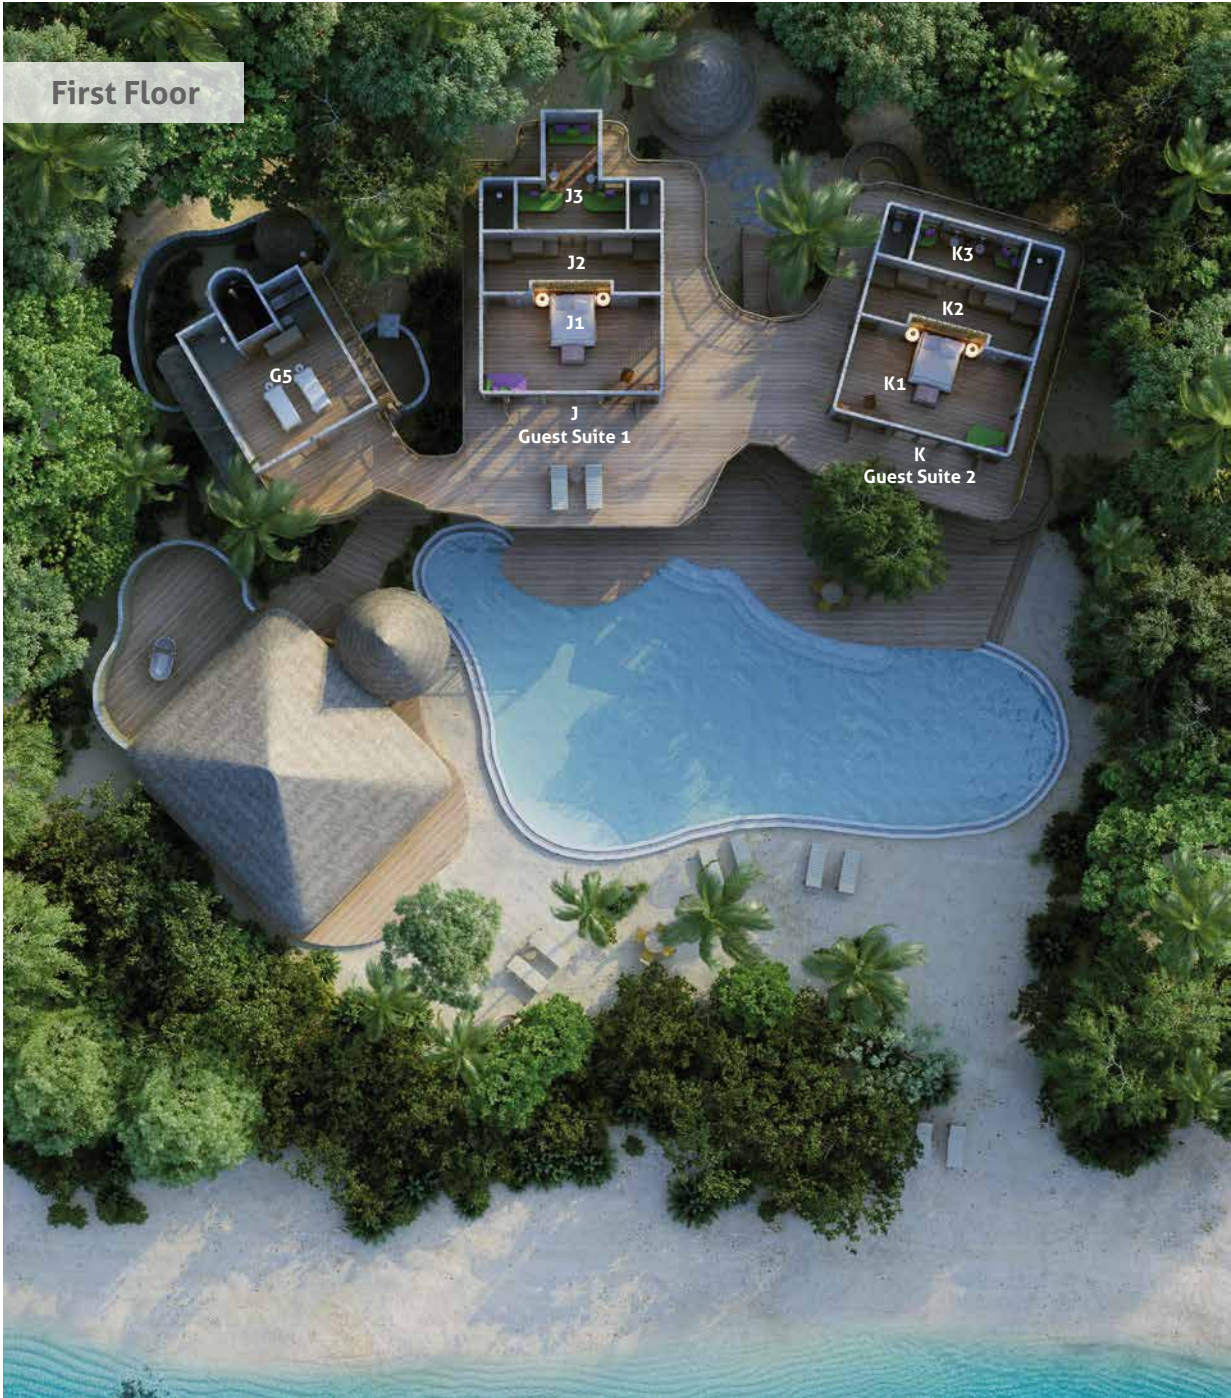

First Floor

- **G Spa**
  - G5 Spa Treatment Room
- **J Guest Suite 1**
  - J1 Bedroom
  - J2 Dressing Room
  - J3 Bathroom

- **K Guest Suite 2**
  - K1 Bedroom
  - K2 Dressing Room
  - K3 Bathroom