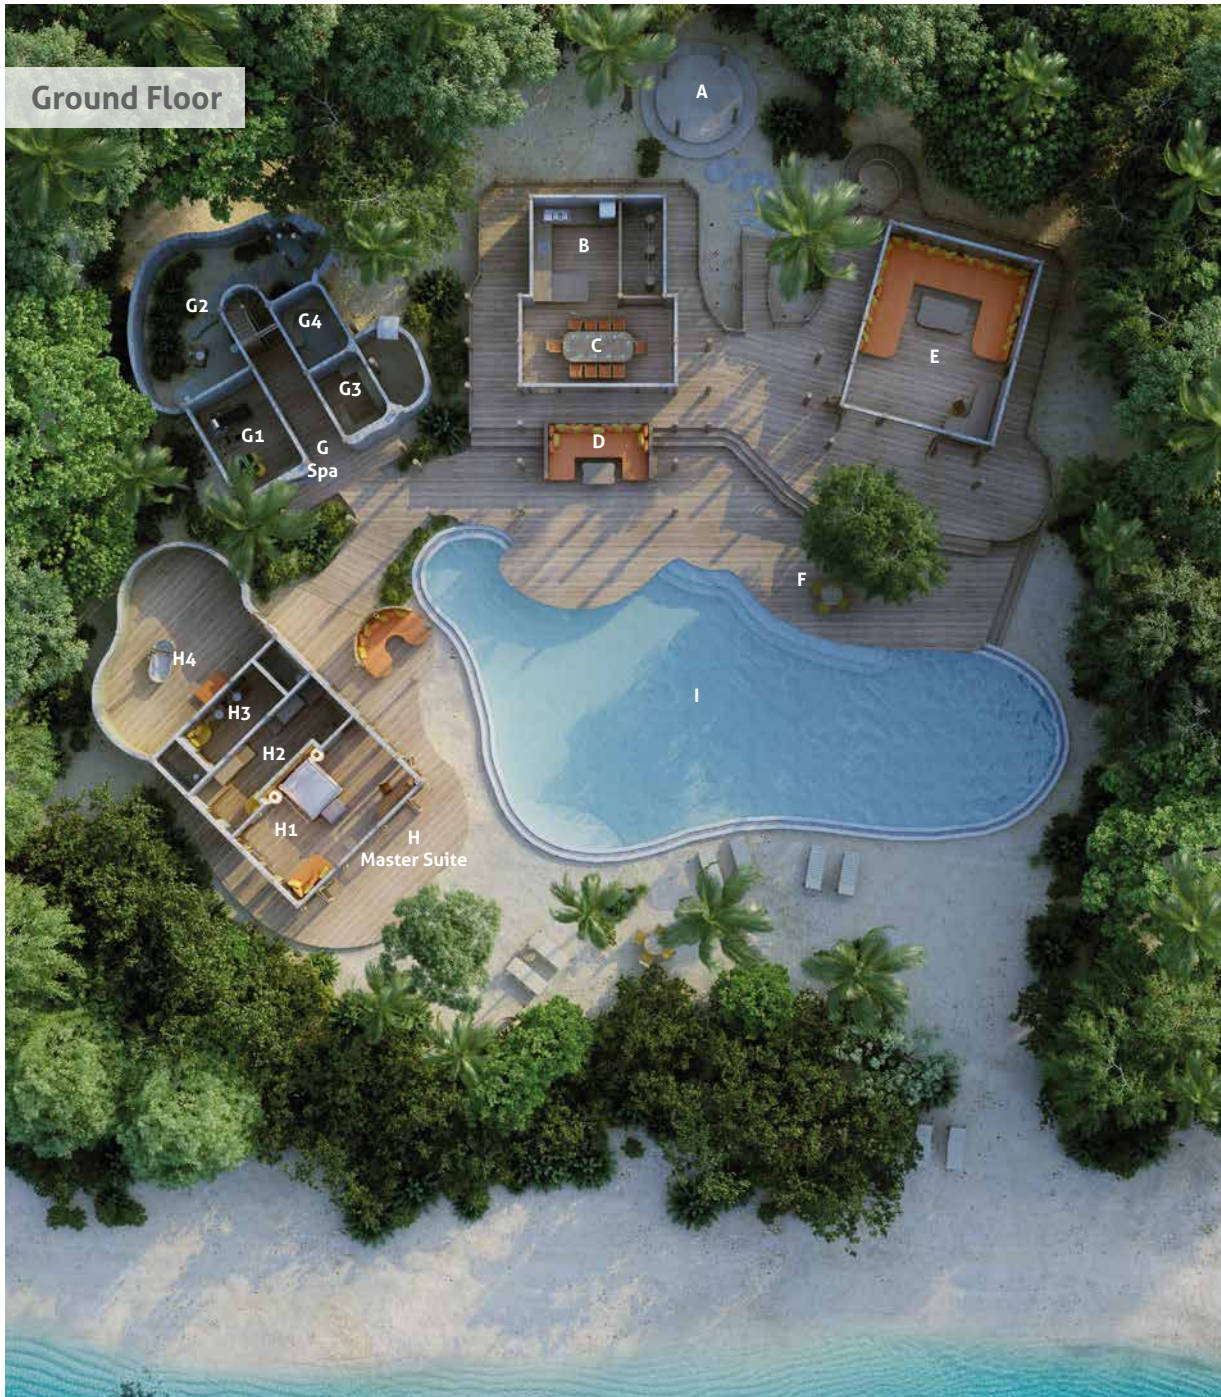

Ground Floor

- A Entrance
- B Kitchen
- C Dining Room
- D Daybed
- E Living Room
- F Pool Deck
- G **Spa**
  - G1 Gym
  - G2 Bathroom
  - G3 Sauna
  - G4 Steam Room
- H **Master Suite**
  - H1 Bedroom
  - H2 Dressing Room
  - H3 Bathroom
  - H4 Outdoor Bathroom
- I Pool