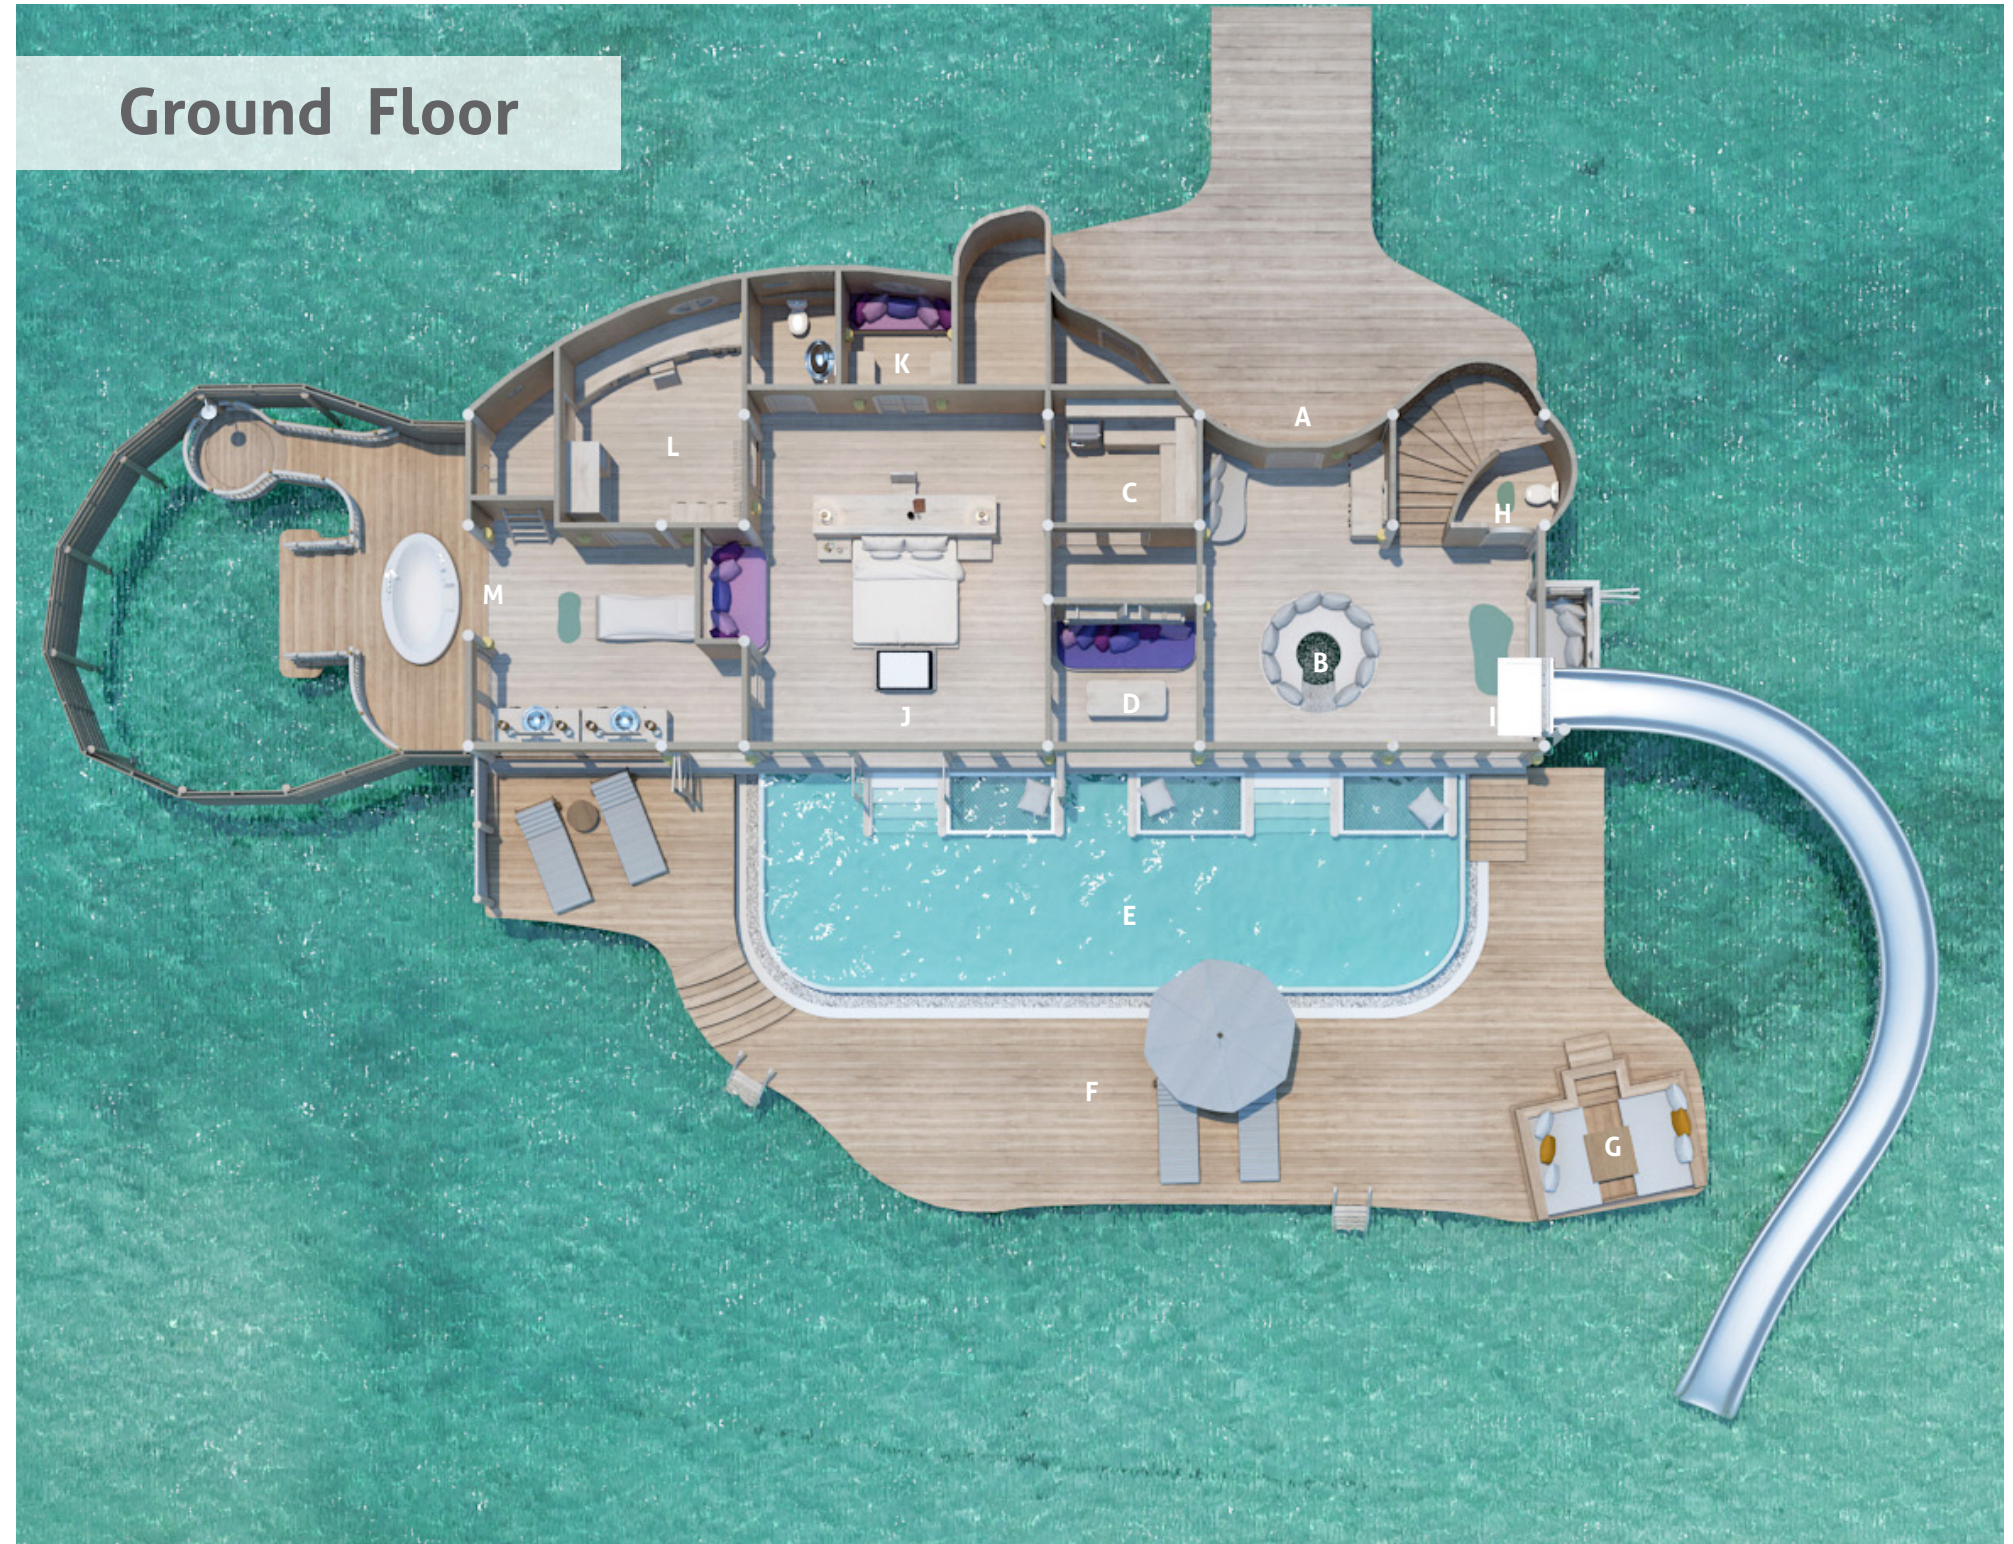

1 Bedroom Water Retreat with Slide

One bedroom | 437 sqm

Spread across two floors, the 1 Bedroom Water Retreat comes with a private pool surrounded by ample area for sunbathing and taking in ocean vistas. Watch the stars from the comfort of the master bedroom with the villa's retractable roof. In addition to a children's sleeping area, there is a study, walk-in minibar, bathroom, dressing room, outdoor shower, and living area with sunken seats. Upstairs is a dining sala with roof deck and a curved water slide delivering you to the waters below.

- | | |
|------------------|----------------------|
| A Entrance | H Toilet |
| B Living Area | I Water Slide |
| C Mini Bar | J Bedroom |
| D Study Room | K Children's Bedroom |
| E Pool | L Dressing Room |
| F Deck | M Bathroom |
| G Sunken Seating | |

* First Floor on next page

For reservation please contact:
T: +91 124 4511000 | E: reservations@soneva.com | www.soneva.com

1 Bedroom Water Retreat with Slide

One bedroom | 437 sqm

- N Dining Sala
- O Retractable Roof